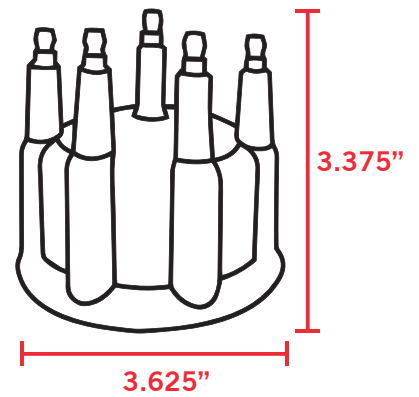

5.25"

5.0"

HEI

4.125"

4.5"

PRO SERIES PRO BILLET/
PRO SERIES READY TO RUN

3.625"

3.375"