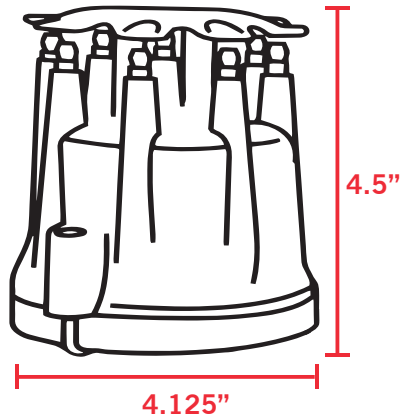

5.25"

5.0"

HEI

4.125"

4.5"

PRO SERIES PRO BILLET/
PRO SERIES READY TO RUN

3.625"

3.375"